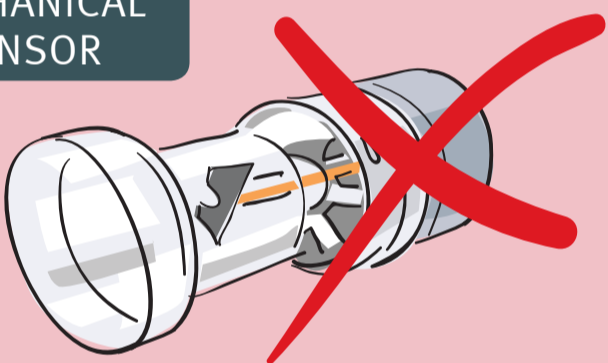

SPIROMETRY HAS NEVER BEEN EASIER!

THE OLD WAY

CARTON TUBES

FILTERS

MECHANICAL
SENSOR

CALIBRATION

MAINTENANCE

THE *EasyOne*TM WAY