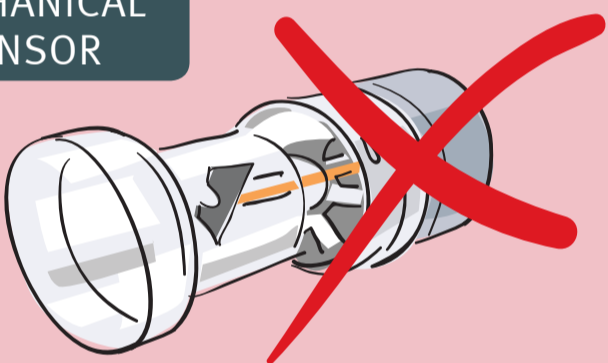

SPIROMETRY HAS NEVER BEEN EASIER!

THE OLD WAY

CARTON TUBES

FILTERS

MECHANICAL
SENSOR

CALIBRATION

MAINTENANCE

THE *EasyOne*TM WAY