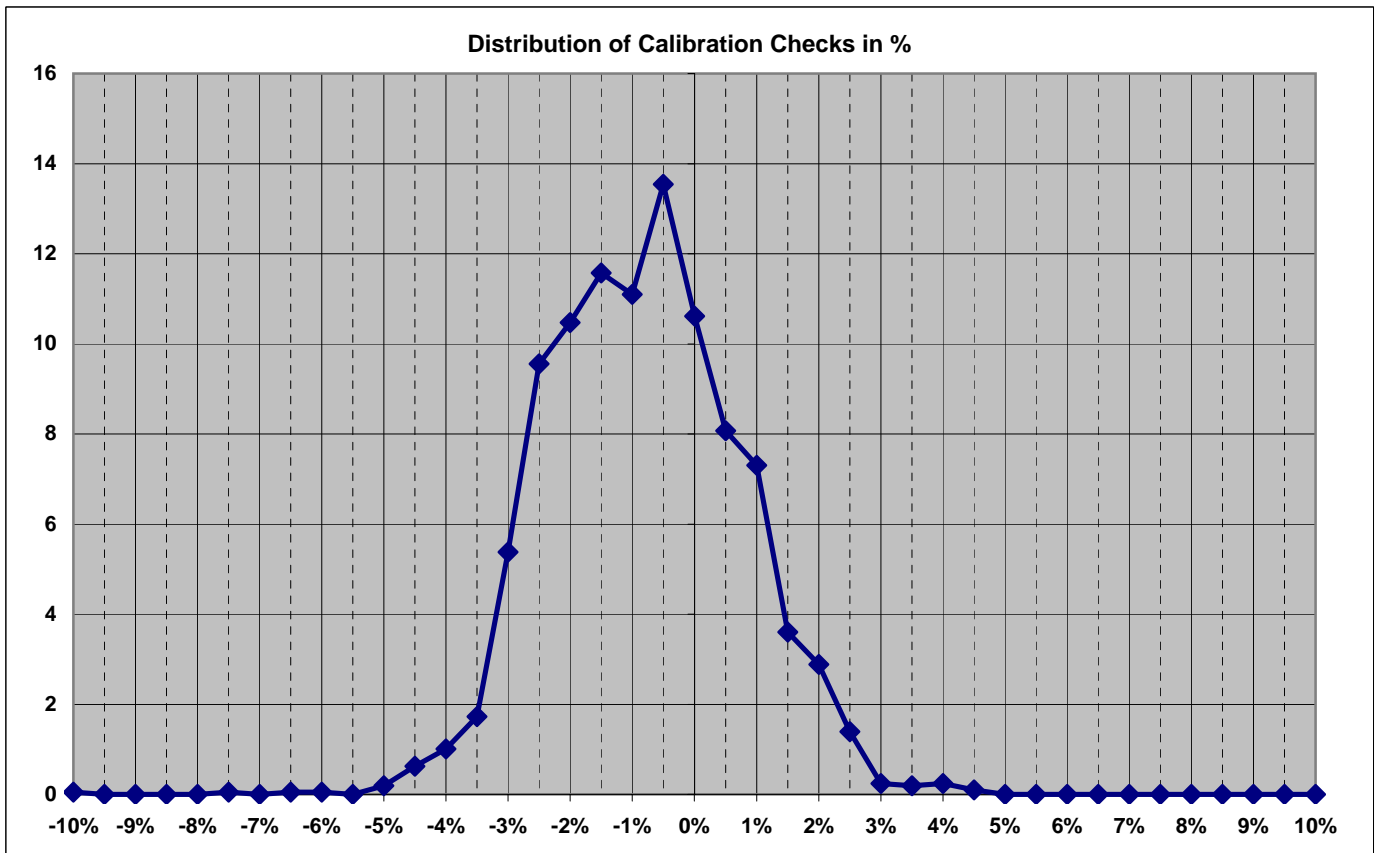

### Calibration Check of FACES EasyOne

110 EasyOne devices

Accuracy Range	%
Within +/- 3.5%	97.6
Within +/-3%	95.7
Within +/- 2%	79.2
Within von +/-1%	50.6

Number of deleted trials outside +/-25%:  
 Number of calibration checks  
 Date range

71                      1.68%  
 4166  
 November 2000 to March 2004