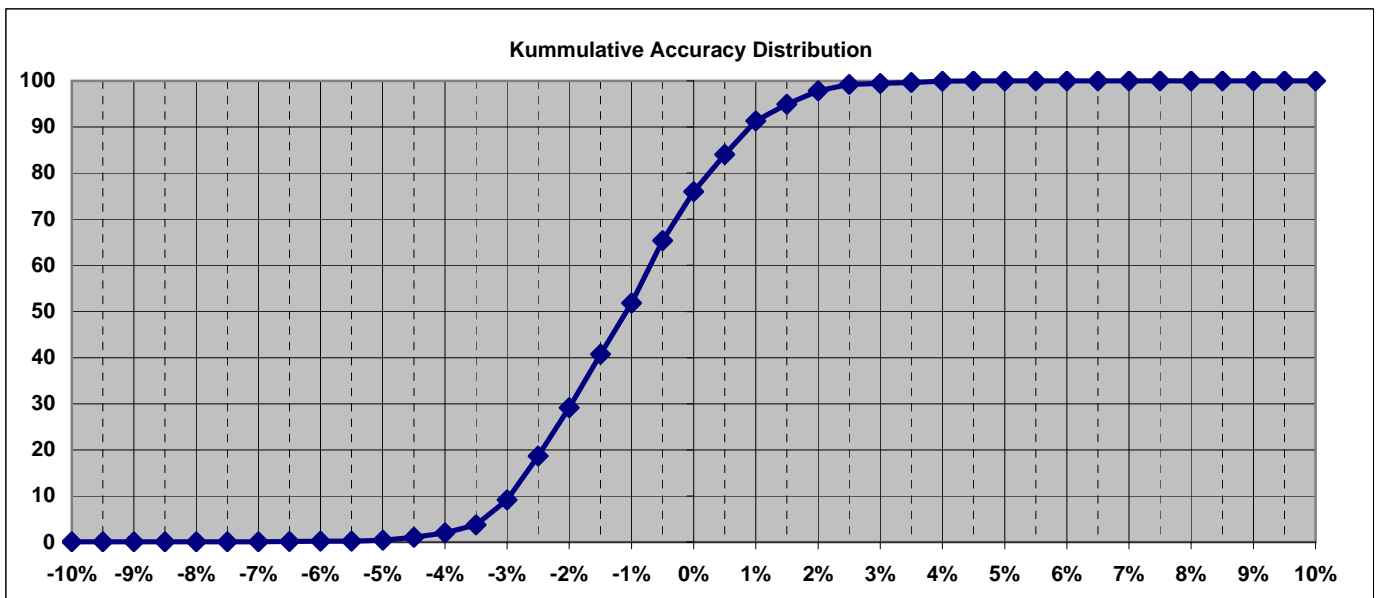

### Calibration Check of FACES EasyOne

110 EasyOne devices

Accuracy Range	%
Within +/- 3.5%	97.6
Within +/-3%	95.7
Within +/- 2%	79.2
Within von +/-1%	50.6

Number of deleted trials outside +/-25%:  
 Number of calibration checks  
 Date range

71                      1.68%  
 4166  
 November 2000 to March 2004