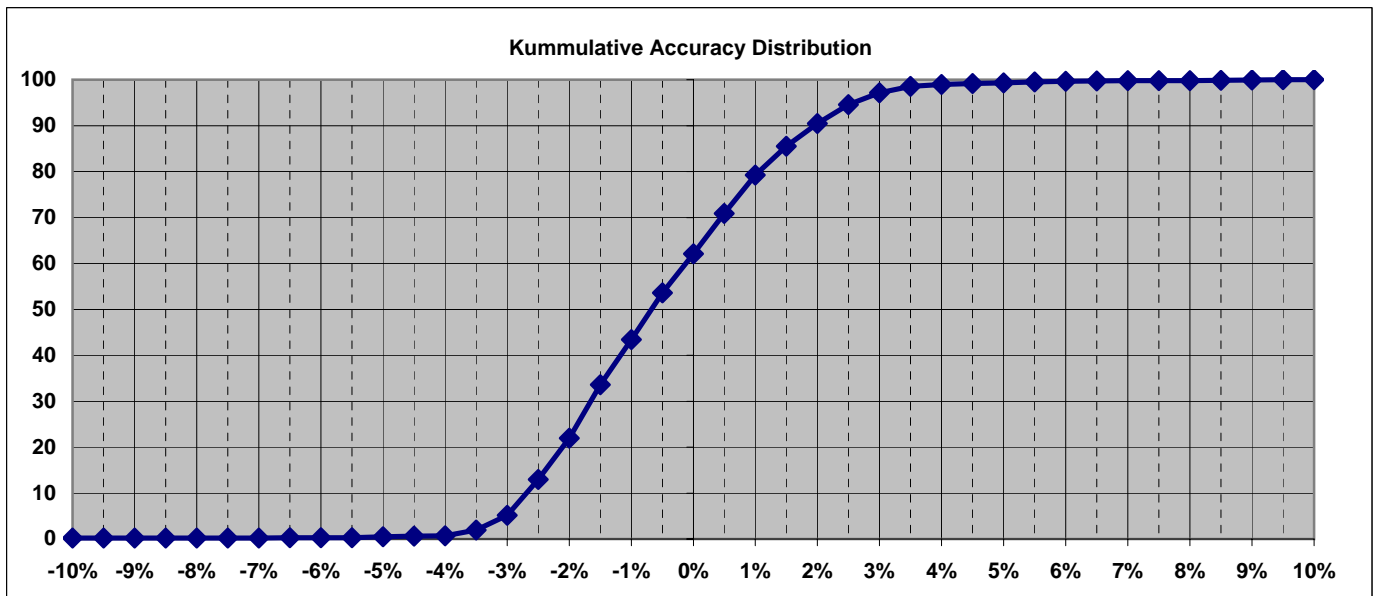

Calibration Check of World Trade Center EasyOne

13 EasyOne devices

| Accuracy Range | % |
|------------------|------|
| Within +/- 3.5% | 97.9 |
| Within +/-3% | 95.2 |
| Within +/- 2% | 77.5 |
| Within von +/-1% | 45.7 |

Number of deleted trials outside +/-25%: 0
 Number of calibration checks 1667