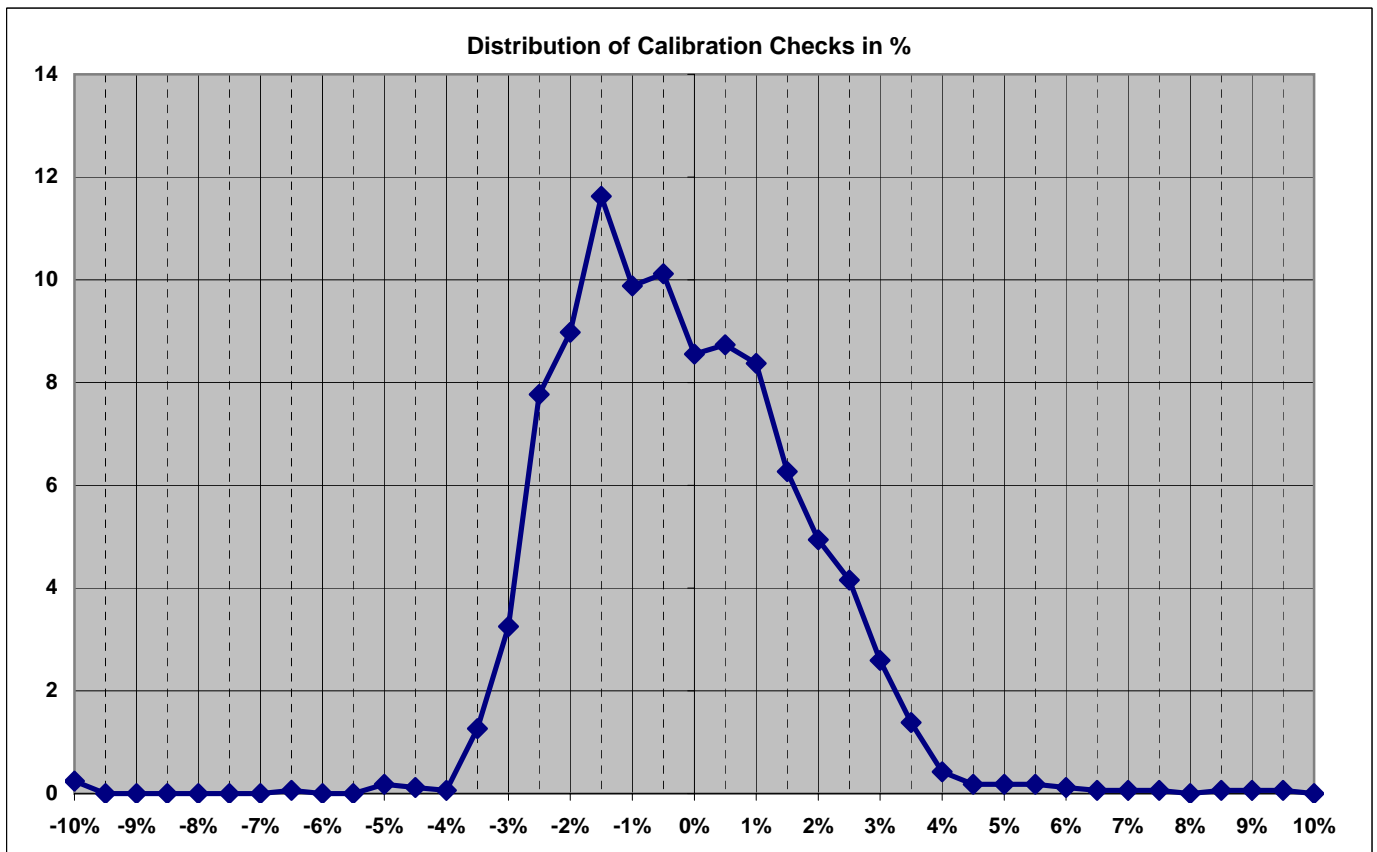

Calibration Check of World Trade Center EasyOne

13 EasyOne devices

| Accuracy Range | % |
|------------------|------|
| Within +/- 3.5% | 97.9 |
| Within +/-3% | 95.2 |
| Within +/- 2% | 77.5 |
| Within von +/-1% | 45.7 |

Number of deleted trials outside +/-25%: 0
 Number of calibration checks 1667